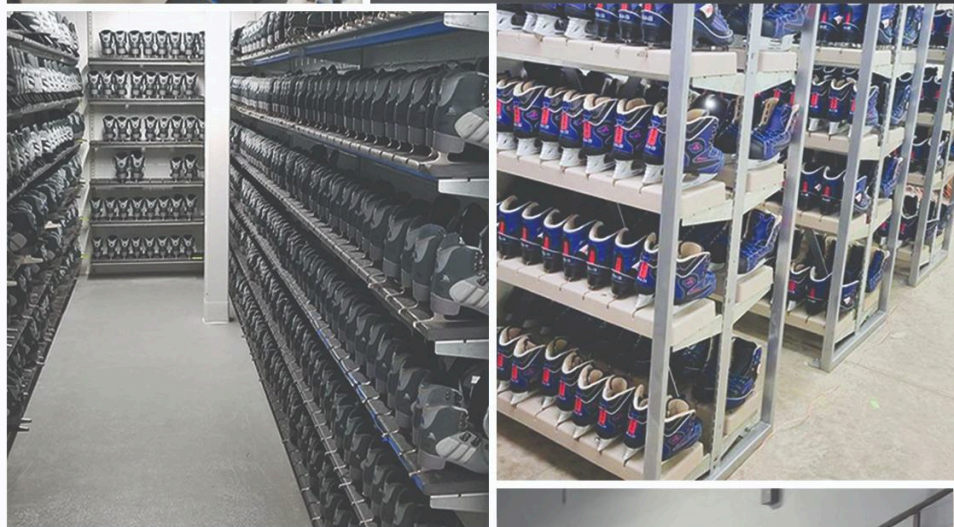

LOCKER ROOMS

AGED MATERIALS TRAP DIRT, MOISTURE AND ODOR. UPGRADE YOUR SPACE TO REDUCE MAINTENANCE AND CREATE A SPACE TEAMS ARE PROUD TO USE.

- Legacy Standard, Deluxe, & Pro Stalls
- Cubby Over-Head Stalls
- Pedestal & Wall Mount Benching
- Equipment Hooks & Shelving

SKATE RENTAL COUNTERS AND STORAGE

RENTALS DON'T NEED TO BE CHAOTIC. DESIGN YOUR SPACE FOR BETTER FLOW, LESS STRESS AND GREAT FIRST IMPRESSIONS.

- Permanent & Portable Skate Storage
- Custom-Made For Your Unique Space
- Dri-Seat & Poly Shelving Options
- Doors (Arylic/Mesh) & Avalon Covers

BLEACHER SEATING

OUTDATED AND WORN SEATING TAKES AWAY FROM THE GAME. CLEAN, SAFE, AND DURABLE BLEACHERS KEEP YOUR FANS COMFORTABLE AND COMING BACK.

- Built with Recycled Lumber. Built to Last.

YOUR TRUSTED PARTNER IN RENOVATIONS, DONE RIGHT.

WWW.RINKSYSTEMS.COM | 800-944-7930 | SALES@RINKSYSTEMS | [Contact Us](#)