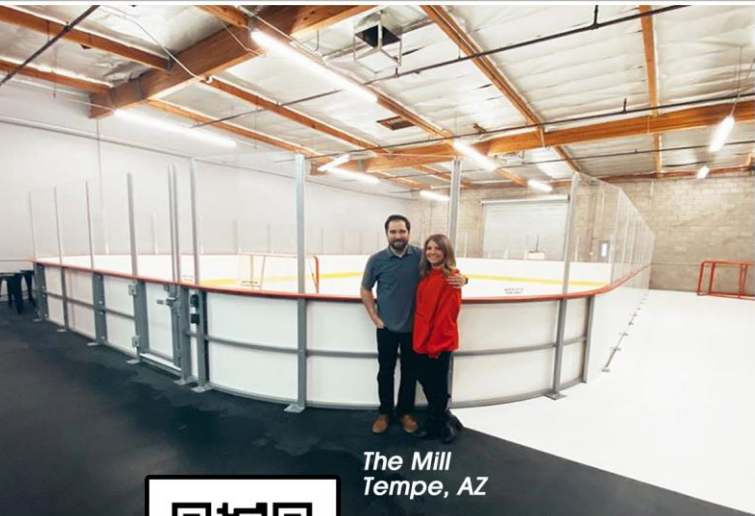

Warrington Township, PA

inline hockey

Legacy Pro™ Aluminum & Xtreme Pro™ Steel

Our Xtreme Pro™ Steel dasher boards are designed specifically to match the strength and durability of our Legacy Pro™ dasher boards. At a significant reduction in cost. Ideally, the Xtreme Pro system is suited for outdoor community ice or inline hockey. This system features a hot dip galvanized tubular steel framework with fiberglass facing. Available with acrylic, tempered glass, chain link fencing, or nylon mesh netting. Made in the USA.

The Mill
Tempe, AZ