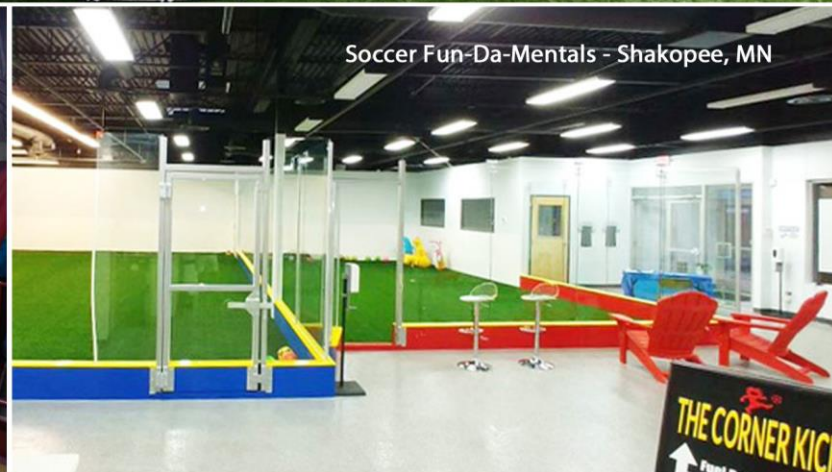

follow us

WWW.RINKSYSTEMS.COM . 800-944-7930