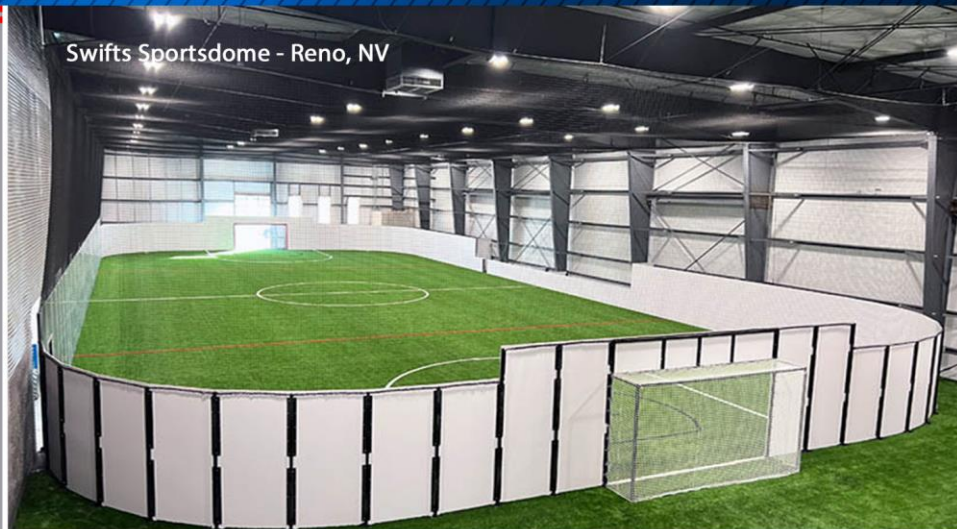

Swifts Sportsdome - Reno, NV

Soccer Fun-Da-Mentals - Shakopee, MN