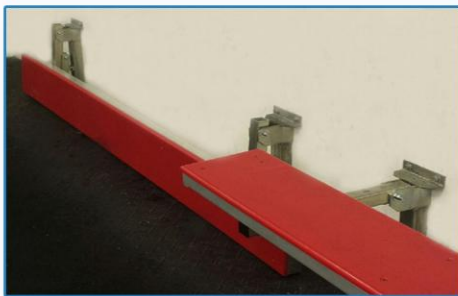

LOBBY BENCHES - RECYCLED PLASTIC LUMBER

Custom built recycled plastic lumber or HDPE bench tops with aluminum supports in a variety of styles and colors. Essentially maintenance-free. Attractive, colorful and durable. Available with or without back rests.

PARK BENCHES

6' and 8' long and durable recycled lumber benches. Available with or without back rests. Variety of colors are available.

FOLDING BENCHES

Create more space with these fold down benches. These aluminum, seat planks with HPDE tops are available in a variety of colors and sizes.

HEX TABLES

Open-seat, hexagon tables are constructed of heavy 100% recycled plastic lumber. Variety of colors available.

HIGH LOBBY TABLES

Sturdy powder coated steel base and pedestal with 30" polyethylene tops. Available in a variety of sizes and colors.