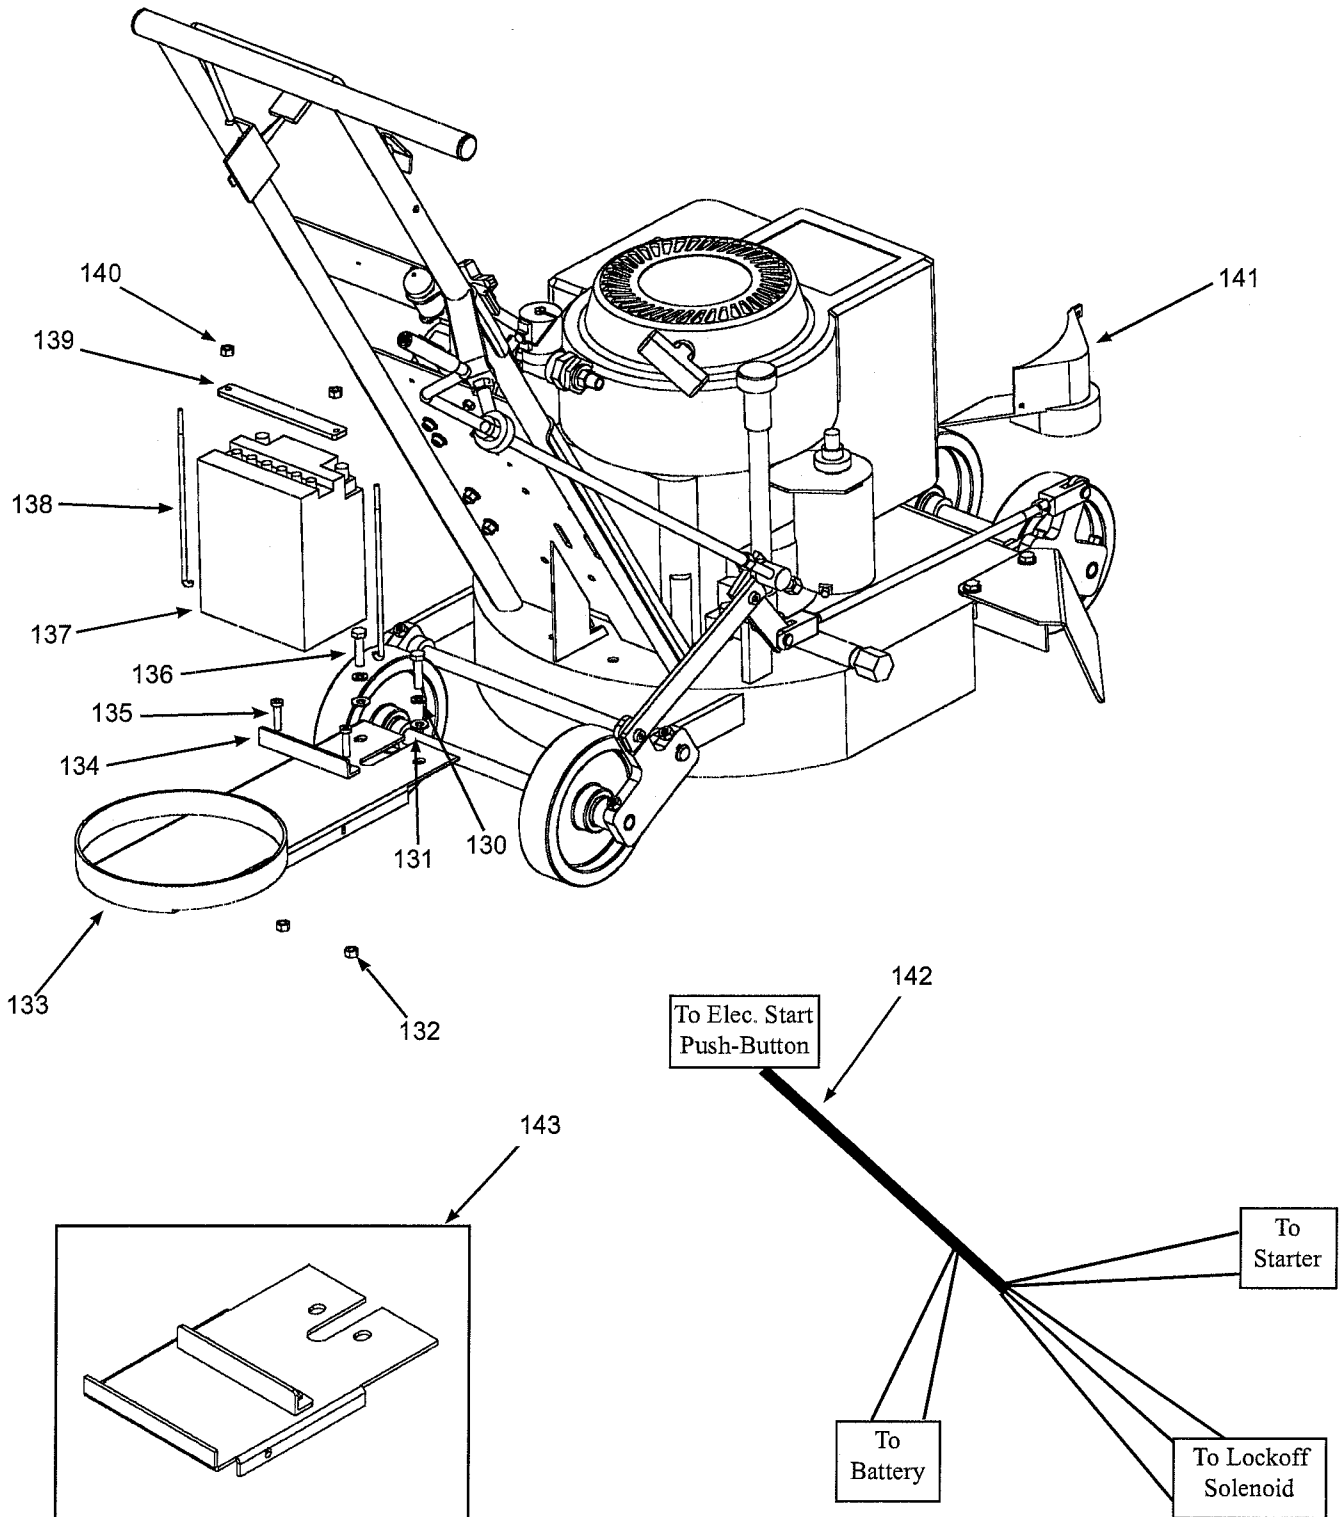

Thomsen Ice Edger Electric Start Assembly

Use only genuine **Thomsen** replacement parts

Item No.	Part No.	Description	No. Req'd
130	31-31IL	Lock-Washer	2
131	31-31CW	Washer.....	2
132	10-32ESNA	Nut	2
133	18-148	Tank Tray	1
134	18-148-01	Battery Holder.....	1
135	10-3202FH	Flat Hd. Screw	2
136	31-1810	Bolt.....	2
137	18-550	12 Volt Battery	1
138	18-148-02	Battery Tie Down Rod	2
139	18-148-03	Battery Hold Down Strap	1
140	10-24ESNA	Nut	2
141	18-170-01	Electric Starter Cover.....	1
142	18-555	PRO-18ES Electric Start Wiring Harness.....	1
	18-560	T-18ES Electric Start Wiring Harness	1
143	18-175	Battery Tray (Gas Option)	1